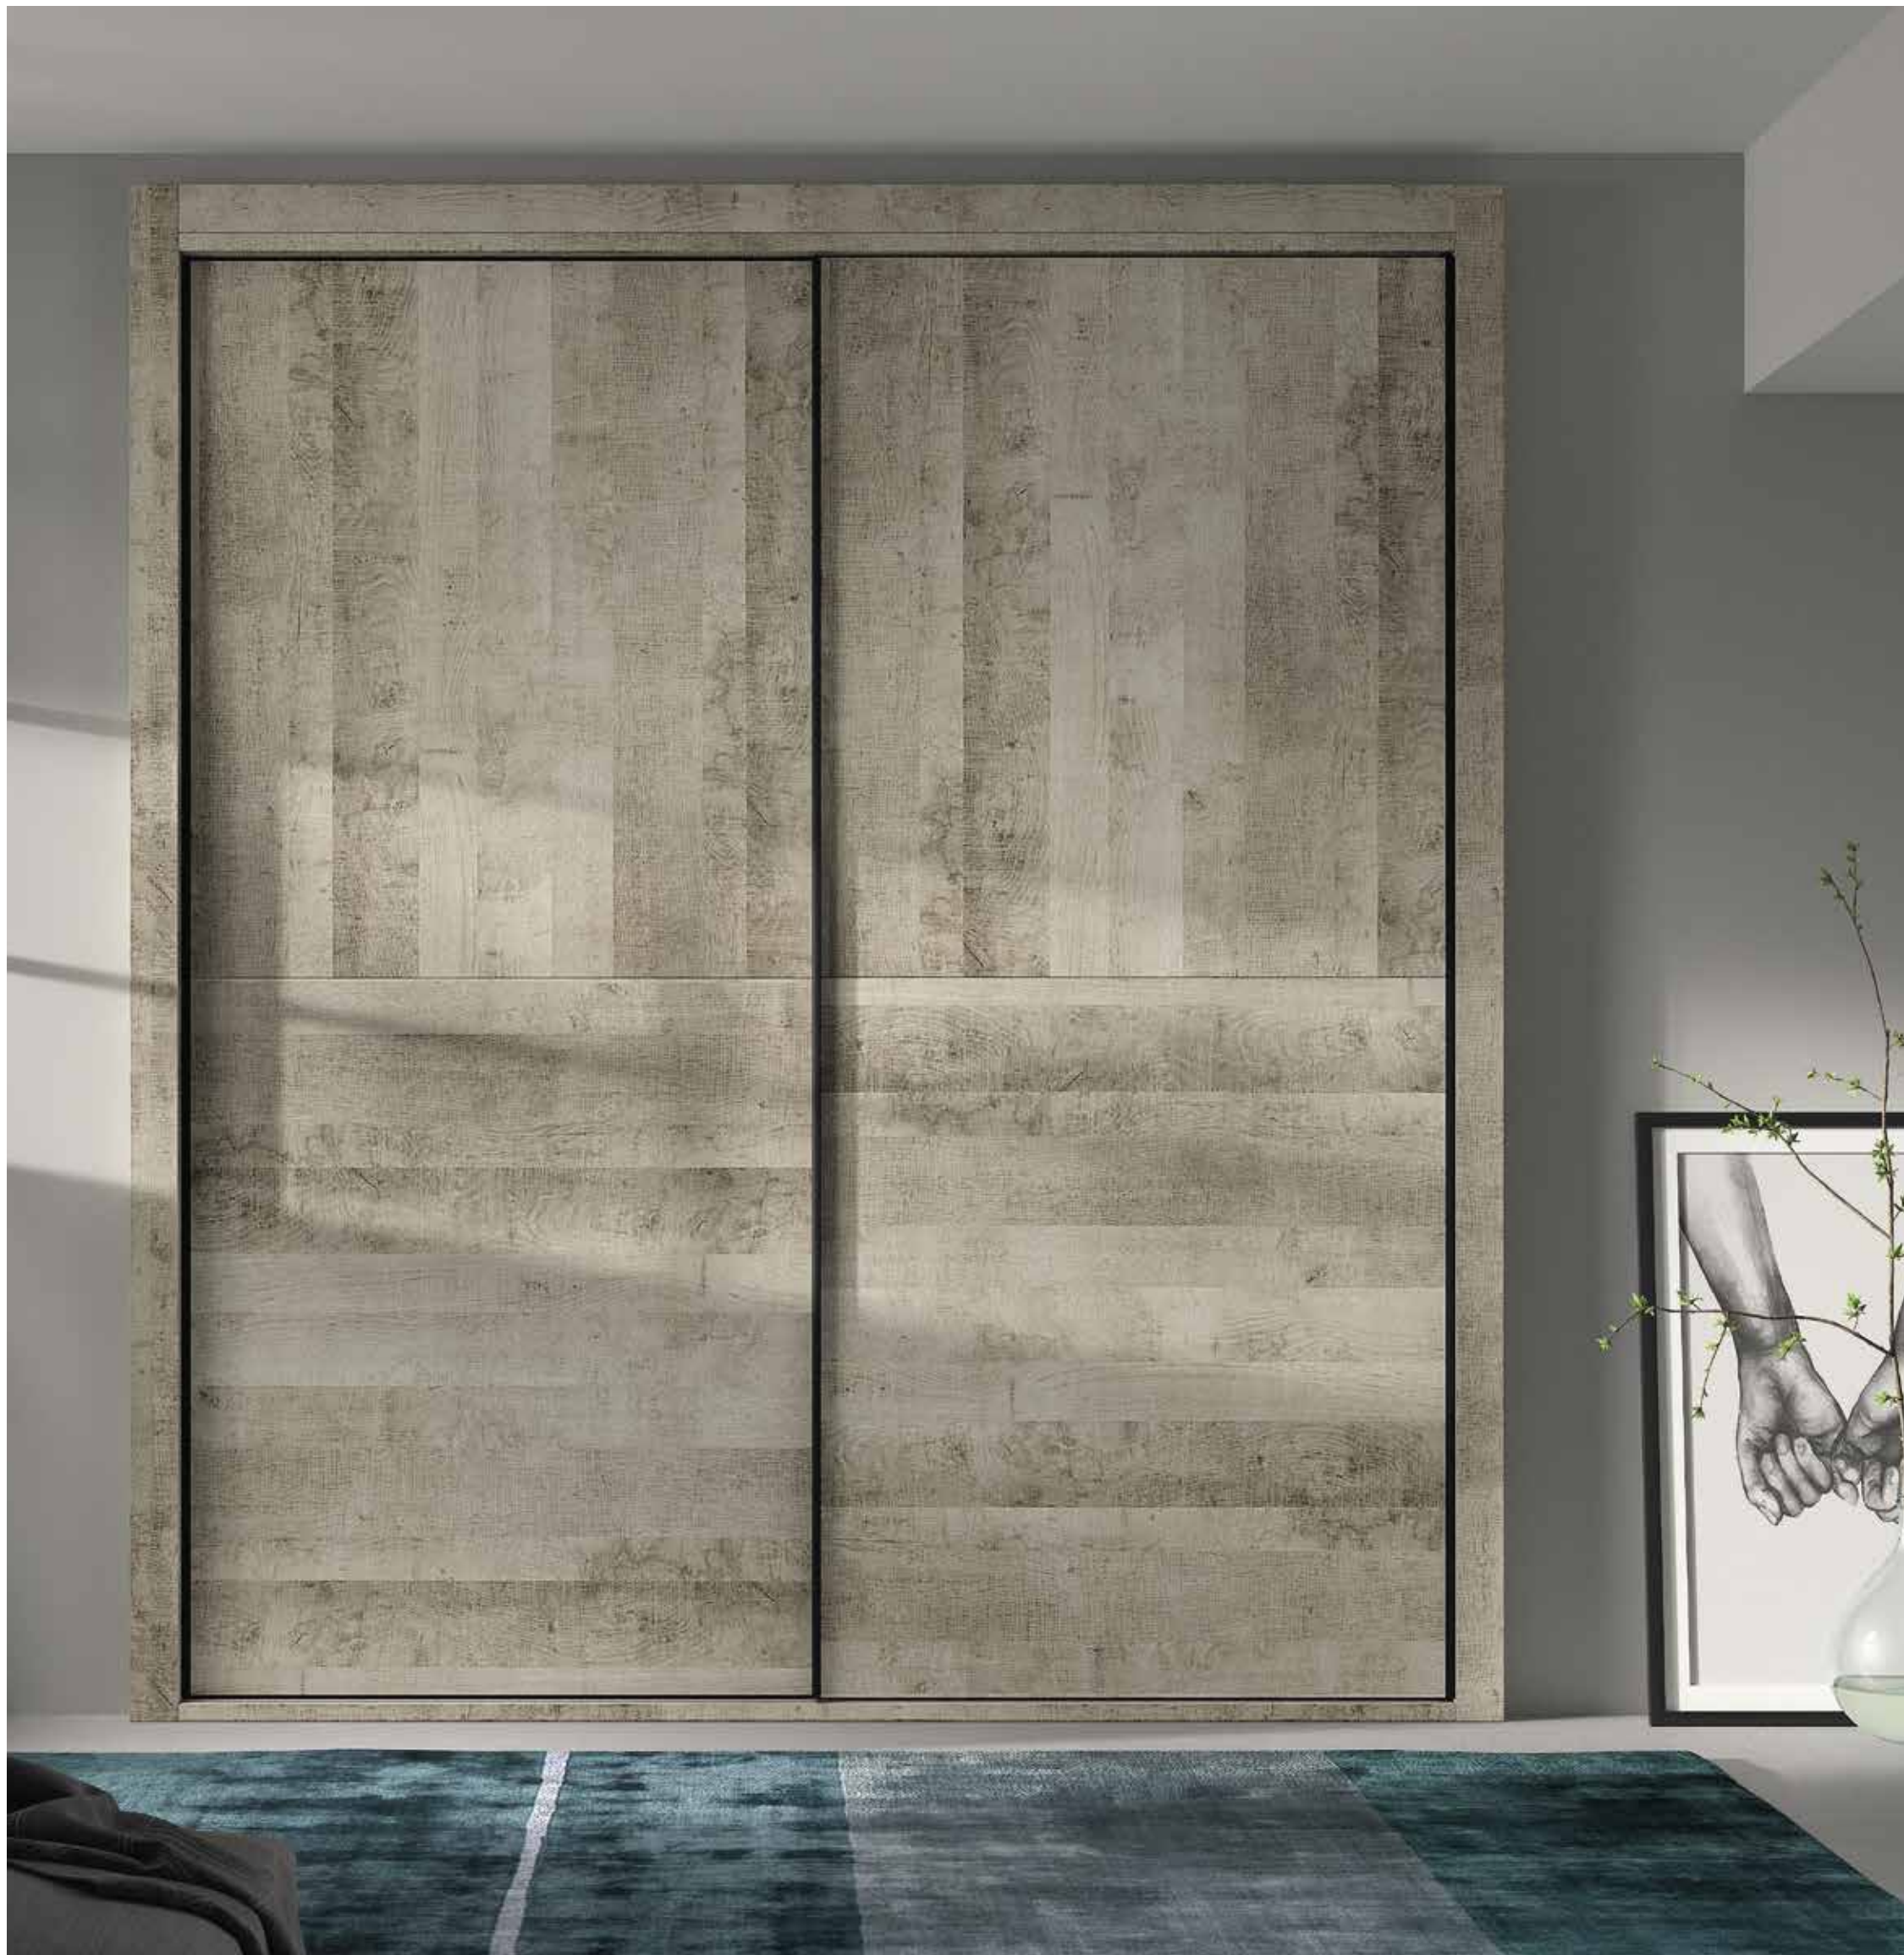

DUO INTERIOR ARMARIO

DUO Interior Wardrobe

Style **NightPlus 68**

Armario empotrado 2 puertas
correderas **PARTIDAS DUO**

Built-in Wardrobe 2 sliding
doors DUO PARTIDAS

Acabado | Coating **ARCE**
Molduras | Frames **NEGRO**